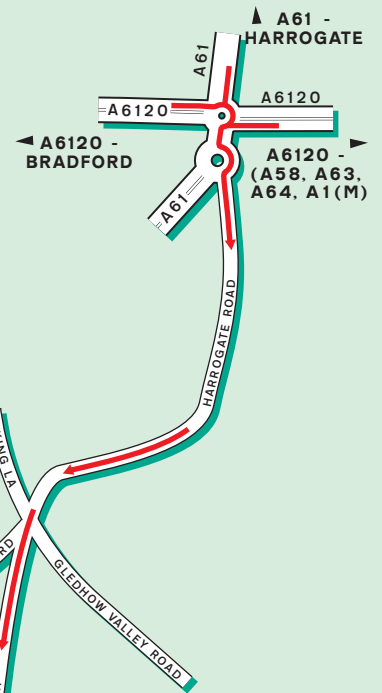

Public Transport

Leeds Station
Approximately 10 minutes by taxi.

Leeds/Bradford Airport
Approximately 20 minutes by taxi.

Parking
Parking is available in the front of the office, on Chapeltown Road, or in Saint Martins Road.

YFM GOUP LIMITED - Leeds Office

Saint Martins House,
210 - 212 Chapeltown Road, Leeds LS7 4HZ

Tel: 0113 294 5000 Fax: 0113 294 5003
info@yfmgroup.co.uk
www.yfmgroup.co.uk