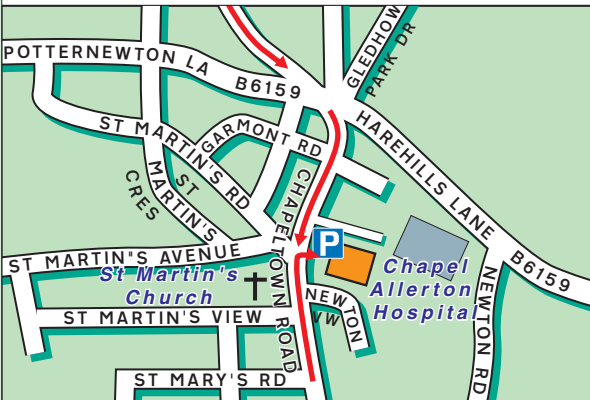

SECTION DETAIL: Leeds Office

*SEE SECTION DETAIL