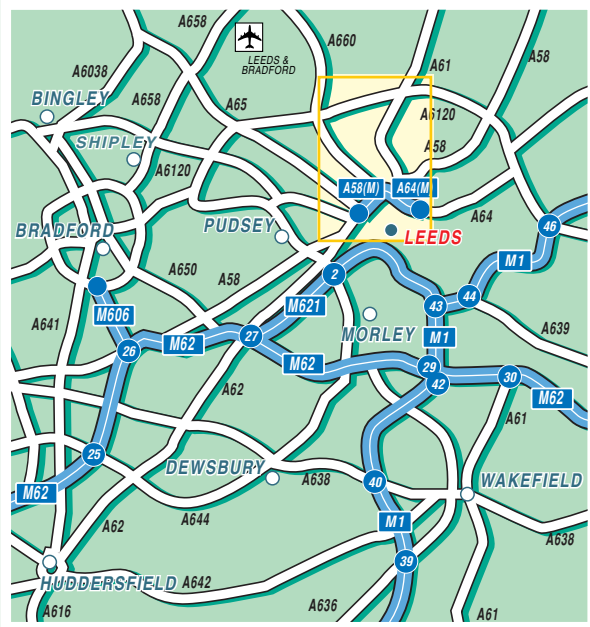

Public Transport

Leeds Station
Approximately 10 minutes by taxi.

Leeds/Bradford Airport
Approximately 20 minutes by taxi.

Parking
Parking is available in the front of the office, on Chapeltown Road, or in Saint Martins Road.

YFM GOUP LIMITED - Leeds Office

Saint Martins House,
210 - 212 Chapeltown Road, Leeds LS7 4HZ

Tel: 0113 294 5000 Fax: 0113 294 5003
info@yfmgroup.co.uk
www.yfmgroup.co.uk